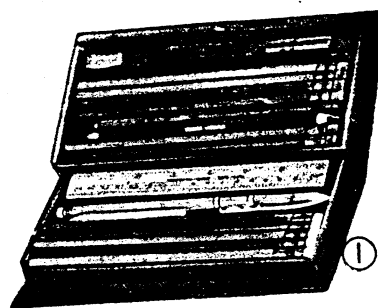

WHAT SHALL I GIVE?—HERE'S THE ANSWER!